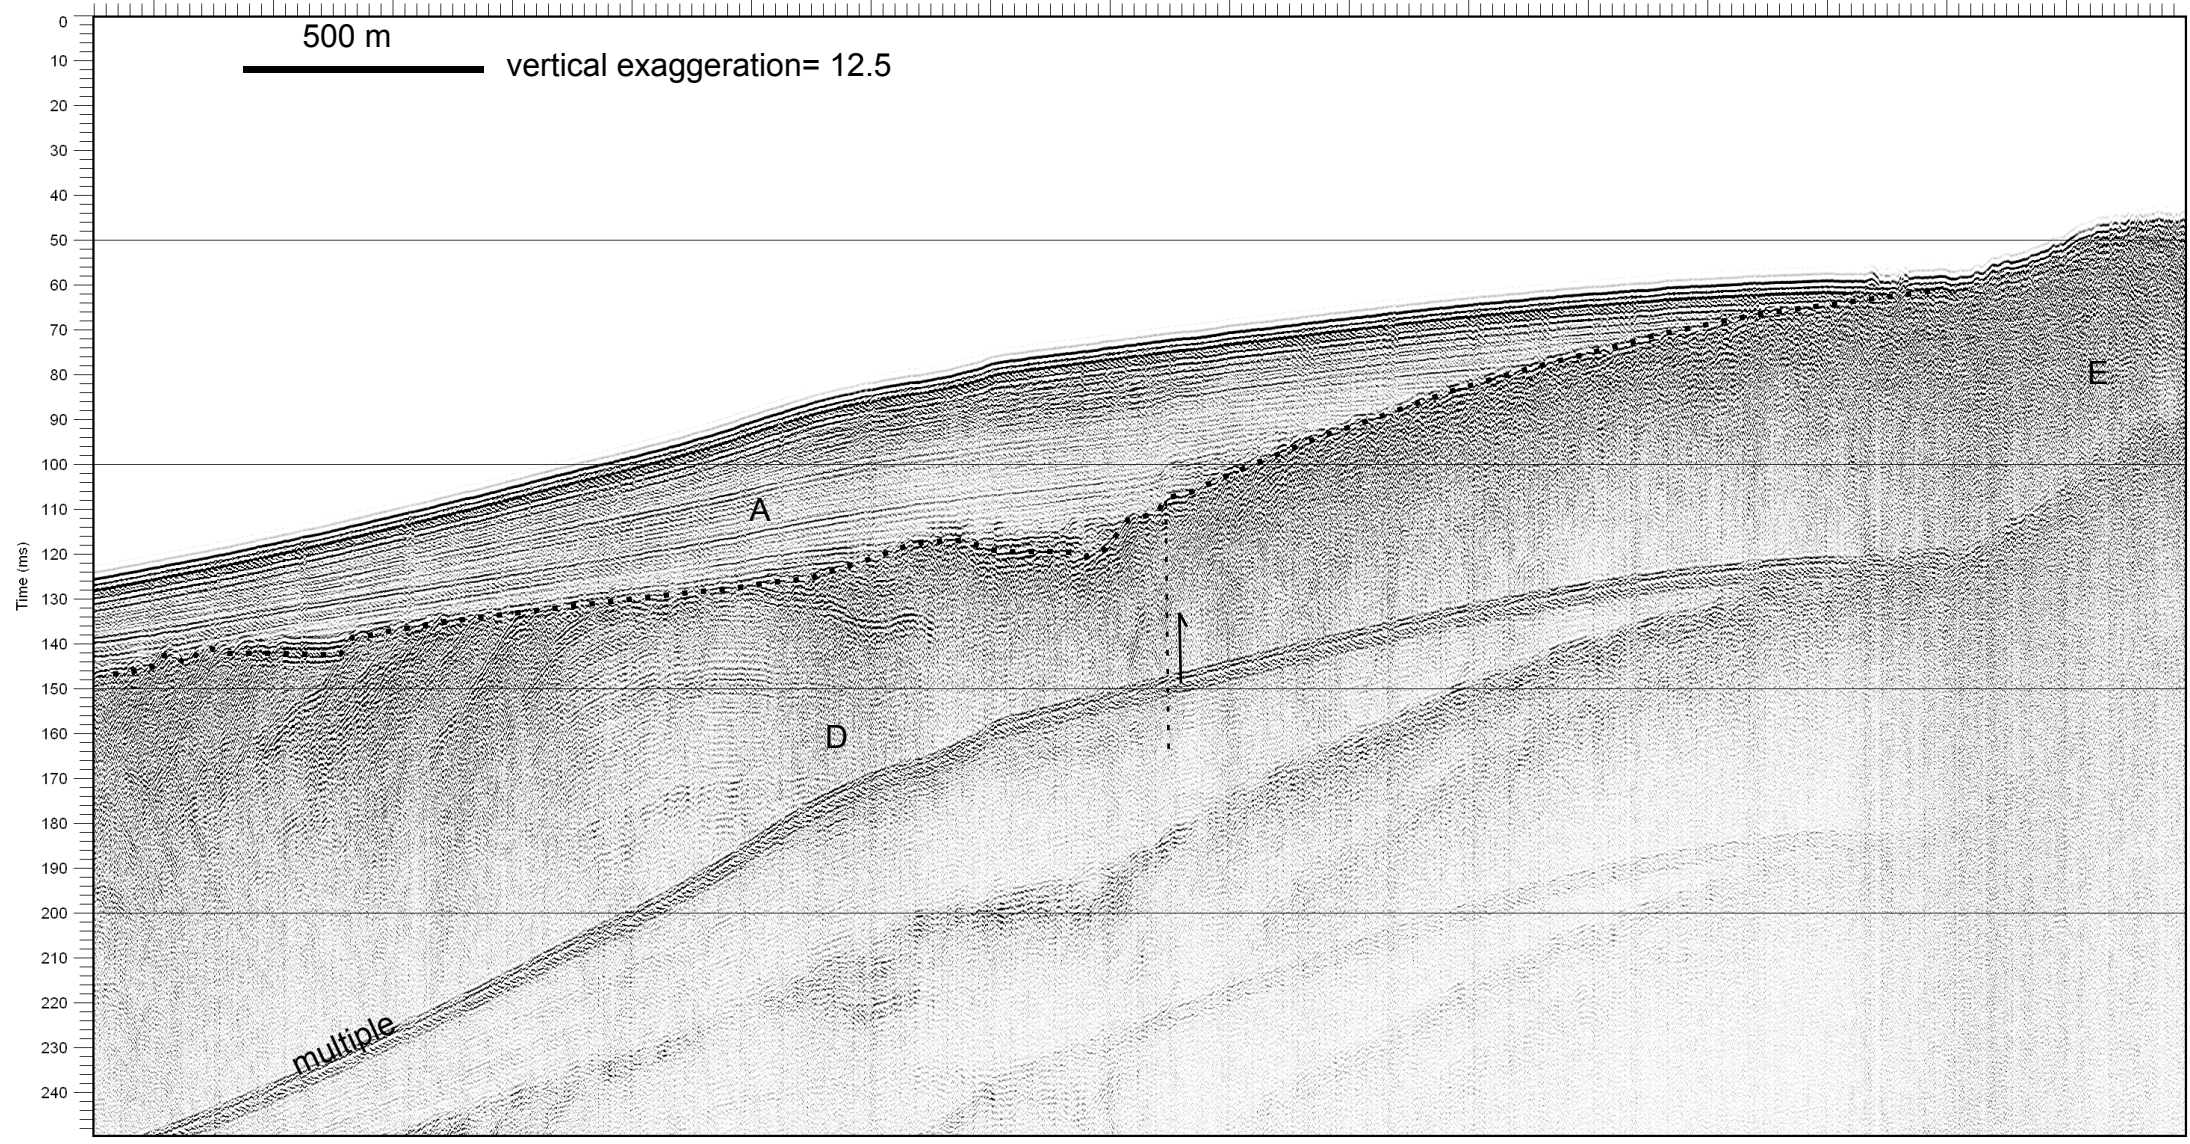

L10-1

ESE

WNW

FFN (ffn)

500 m vertical exaggeration= 12.5

Time (ms)

multiple

A

D

E

L10-2