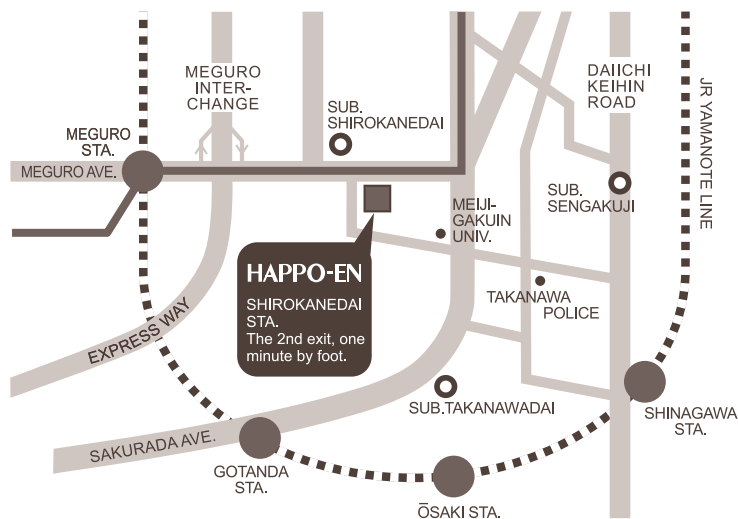

八芳園 ACCESS & INFORMATION

HAPPO-EN CO., LTD.

1-1-1 SHIROKANEDAI, MINATO-KU, TOKYO 108-8631, JAPAN

TEL 03-3443-3111 URL <http://www.happo-en.com/>

SUBWAY

Get off at SHIROKANEDAI Station (I-02, N-02) on MITA Line, NANBOKU Line.

J R

Five minutes from MEGURO, GOTANDA, or SHINAGAWA Station by taxi.

BUSES

Get off at SHIROKANE-SHOGAKKO-MAE stop from MEGURO Station East Exit, take a bus for OIKEIBAJO-MAE via SHINAGAWA.

Get off at SHIROKANEDAI-EKI-MAE stop from TODOROKI Station, take a bus for TOKYO Station South Exit.